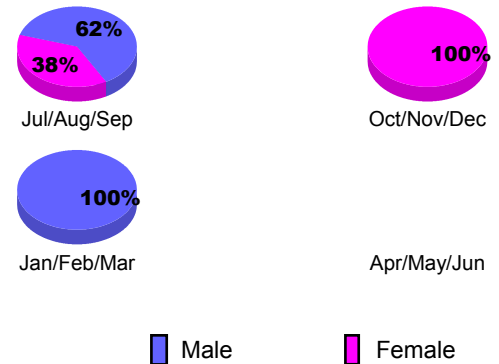

GMT: **Joel Gómez Franco**

Location: **MEXICO**

GMT CA: **3**

CLUBS

Month	New Club Goal	Actual New Clubs	Actual Dropped Clubs	Gain/Loss of Clubs
2012-2013				
Jul/Aug/Sep		0	0	0
Oct/Nov/Dec		2	2	0
Jan/Feb/Mar		0	-1	1
Apr/May/Jun		1	2	-1
Totals		3	3	0

Club Results 2012-2013
Goal, New, Dropped, Gain/Loss

YTD Status Quo Clubs 2012-2013

Status Quo Clubs Compared to Status Quo Members

Club Gain/Loss 2012-2013

MEMBERSHIP

Month	Net Memb Goal	Actual New Memb	Actual Dropped Memb	Gain/Loss of Memb
2012-2013				
Jul/Aug/Sep		16	16	0
Oct/Nov/Dec		90	72	18
Jan/Feb/Mar		14	21	-7
Apr/May/Jun		45	85	-40
Totals		165	194	-29

Membership Results 2012-2013
Goal, New, Dropped, Gain/Loss

Gender Comparison 2012-2013

Membership Gain/Loss 2012-2013