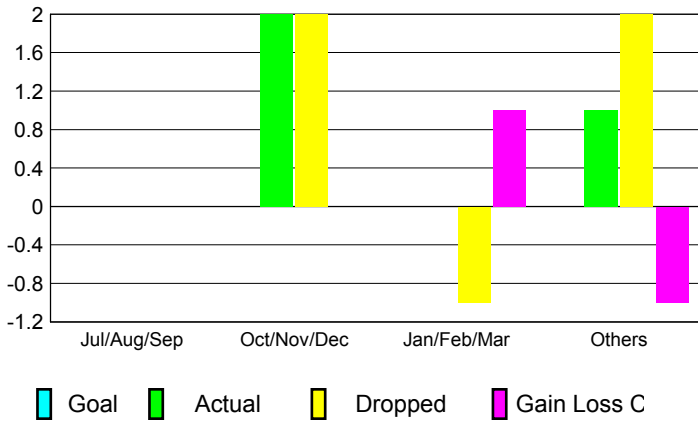

GMT: **Joel Gómez Franco**

Location: **MEXICO**

GMT CA: **3**

CLUBS

Month	New Club Goal	Actual New Clubs	Actual Dropped Clubs	Gain/Loss of Clubs
2012-2013				
Jul/Aug/Sep		0	0	0
Oct/Nov/Dec		2	2	0
Jan/Feb/Mar		0	-1	1
Apr/May/Jun		1	2	-1
Totals		3	3	0

Club Results 2012-2013
Goal, New, Dropped, Gain/Loss

YTD Status Quo Clubs 2012-2013

Status Quo Clubs Compared to Status Quo Members

Club Gain/Loss 2012-2013

MEMBERSHIP

Month	Net Memb Goal	Actual New Memb	Actual Dropped Memb	Gain/Loss of Memb
2012-2013				
Jul/Aug/Sep		16	16	0
Oct/Nov/Dec		90	72	18
Jan/Feb/Mar		14	21	-7
Apr/May/Jun		45	85	-40
Totals		165	194	-29