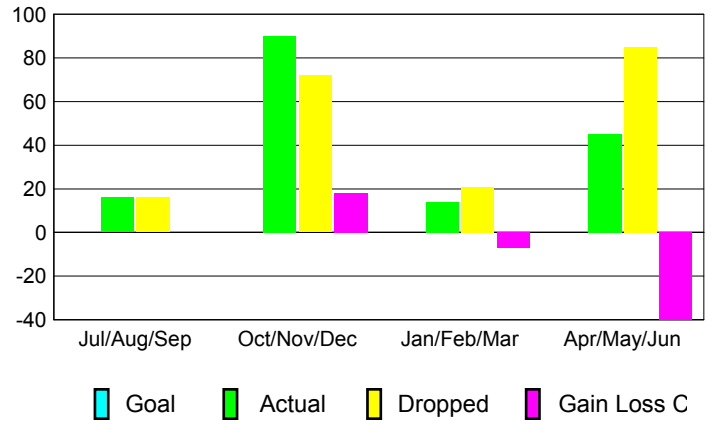

GMT: **Joel Gómez Franco**

Location: **MEXICO**

GMT CA: **3**

CLUBS

Month	New Club Goal	Actual New Clubs	Actual Dropped Clubs	Gain/Loss of Clubs
2012-2013				
Jul/Aug/Sep		0	0	0
Oct/Nov/Dec		2	2	0
Jan/Feb/Mar		0	-1	1
Apr/May/Jun		1	2	-1
Totals		3	3	0

Club Results 2012-2013
Goal, New, Dropped, Gain/Loss

YTD Status Quo Clubs 2012-2013

Status Quo Clubs Compared to Status Quo Members

Club Gain/Loss 2012-2013

MEMBERSHIP

Month	Net Memb Goal	Actual New Memb	Actual Dropped Memb	Gain/Loss of Memb
2012-2013				
Jul/Aug/Sep		16	16	0
Oct/Nov/Dec		90	72	18
Jan/Feb/Mar		14	21	-7
Apr/May/Jun		45	85	-40
Totals		165	194	-29

Membership Results 2012-2013
Goal, New, Dropped, Gain/Loss

Gender Comparison 2012-2013

Membership Gain/Loss 2012-2013